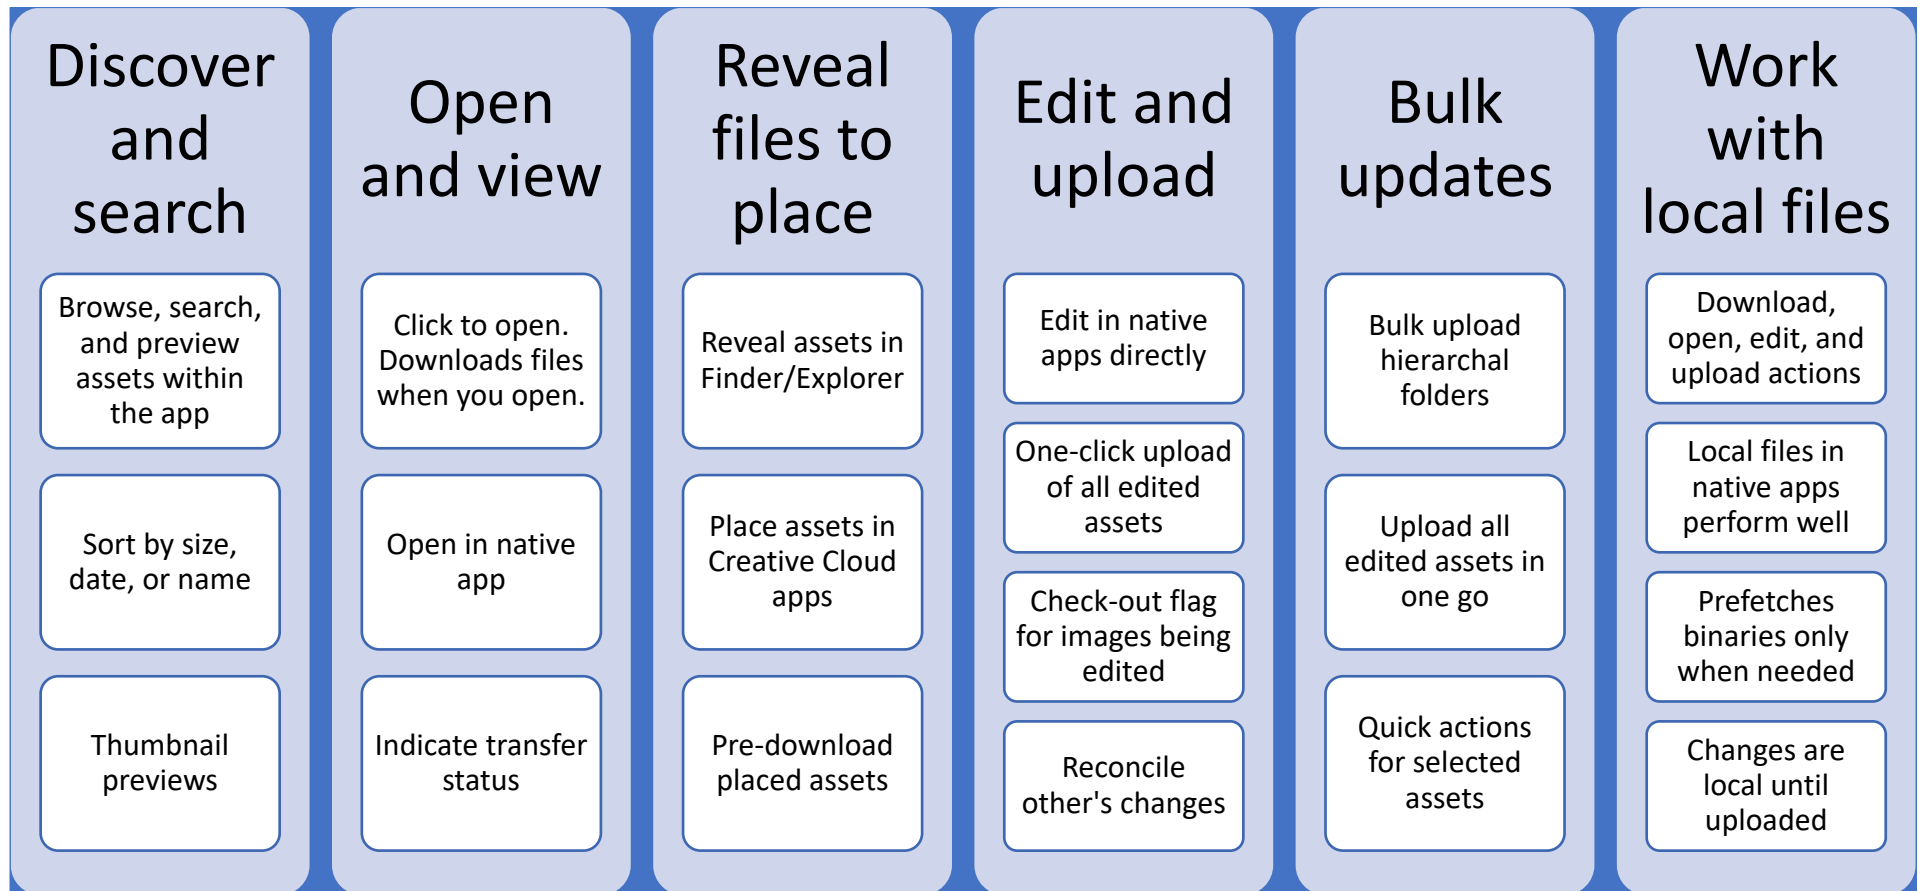

AEM desktop app use cases and workflows

For more info, see <https://adobe.ly/2ZbWAXp> or scan